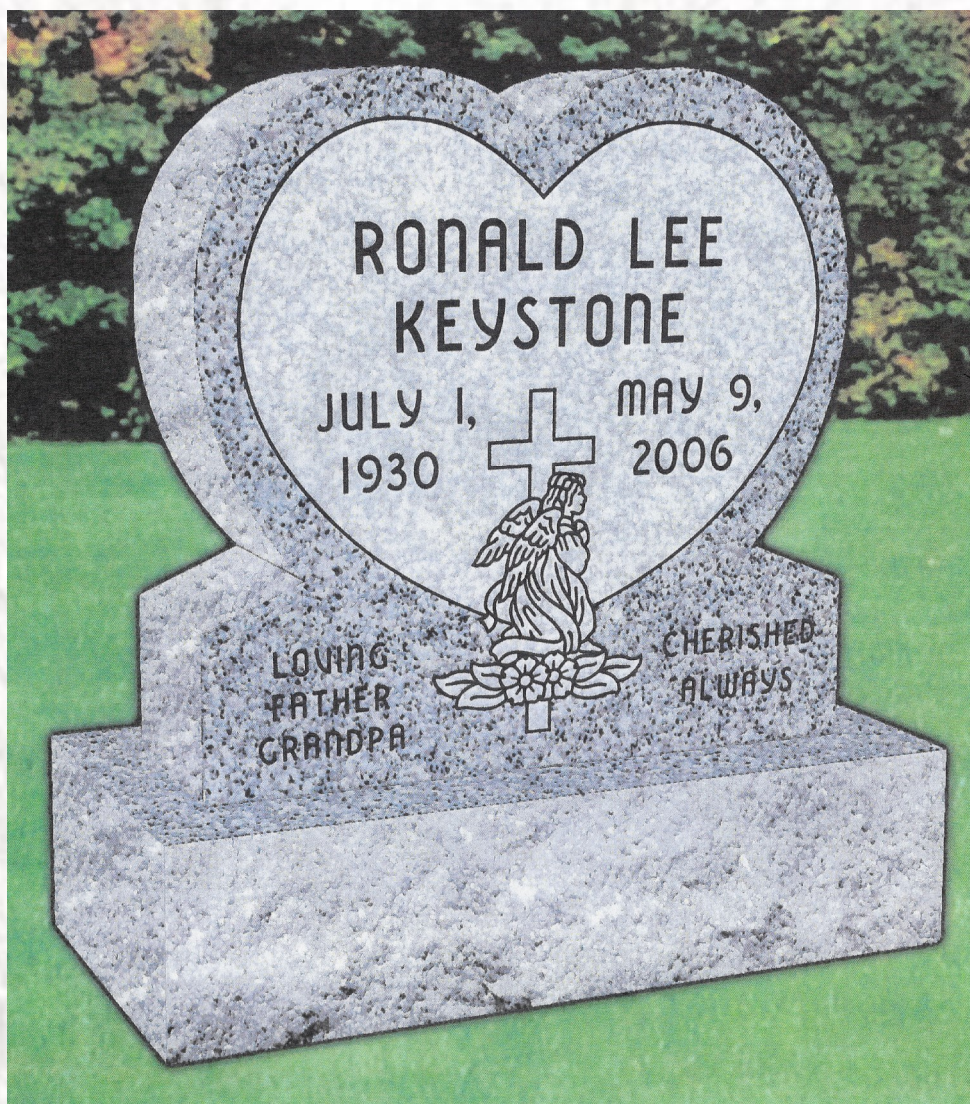

Single Heart Monument - 20x6x20 24x12x4 Installed

Barre

Mountain Rose

Mahogany

Missouri Red

Paradio

Coral Blue

Jet Black

Colonial Rose

Ebony Mist

Blue Pearl

Impala

India Red

\$3350

\$3850

\$4350