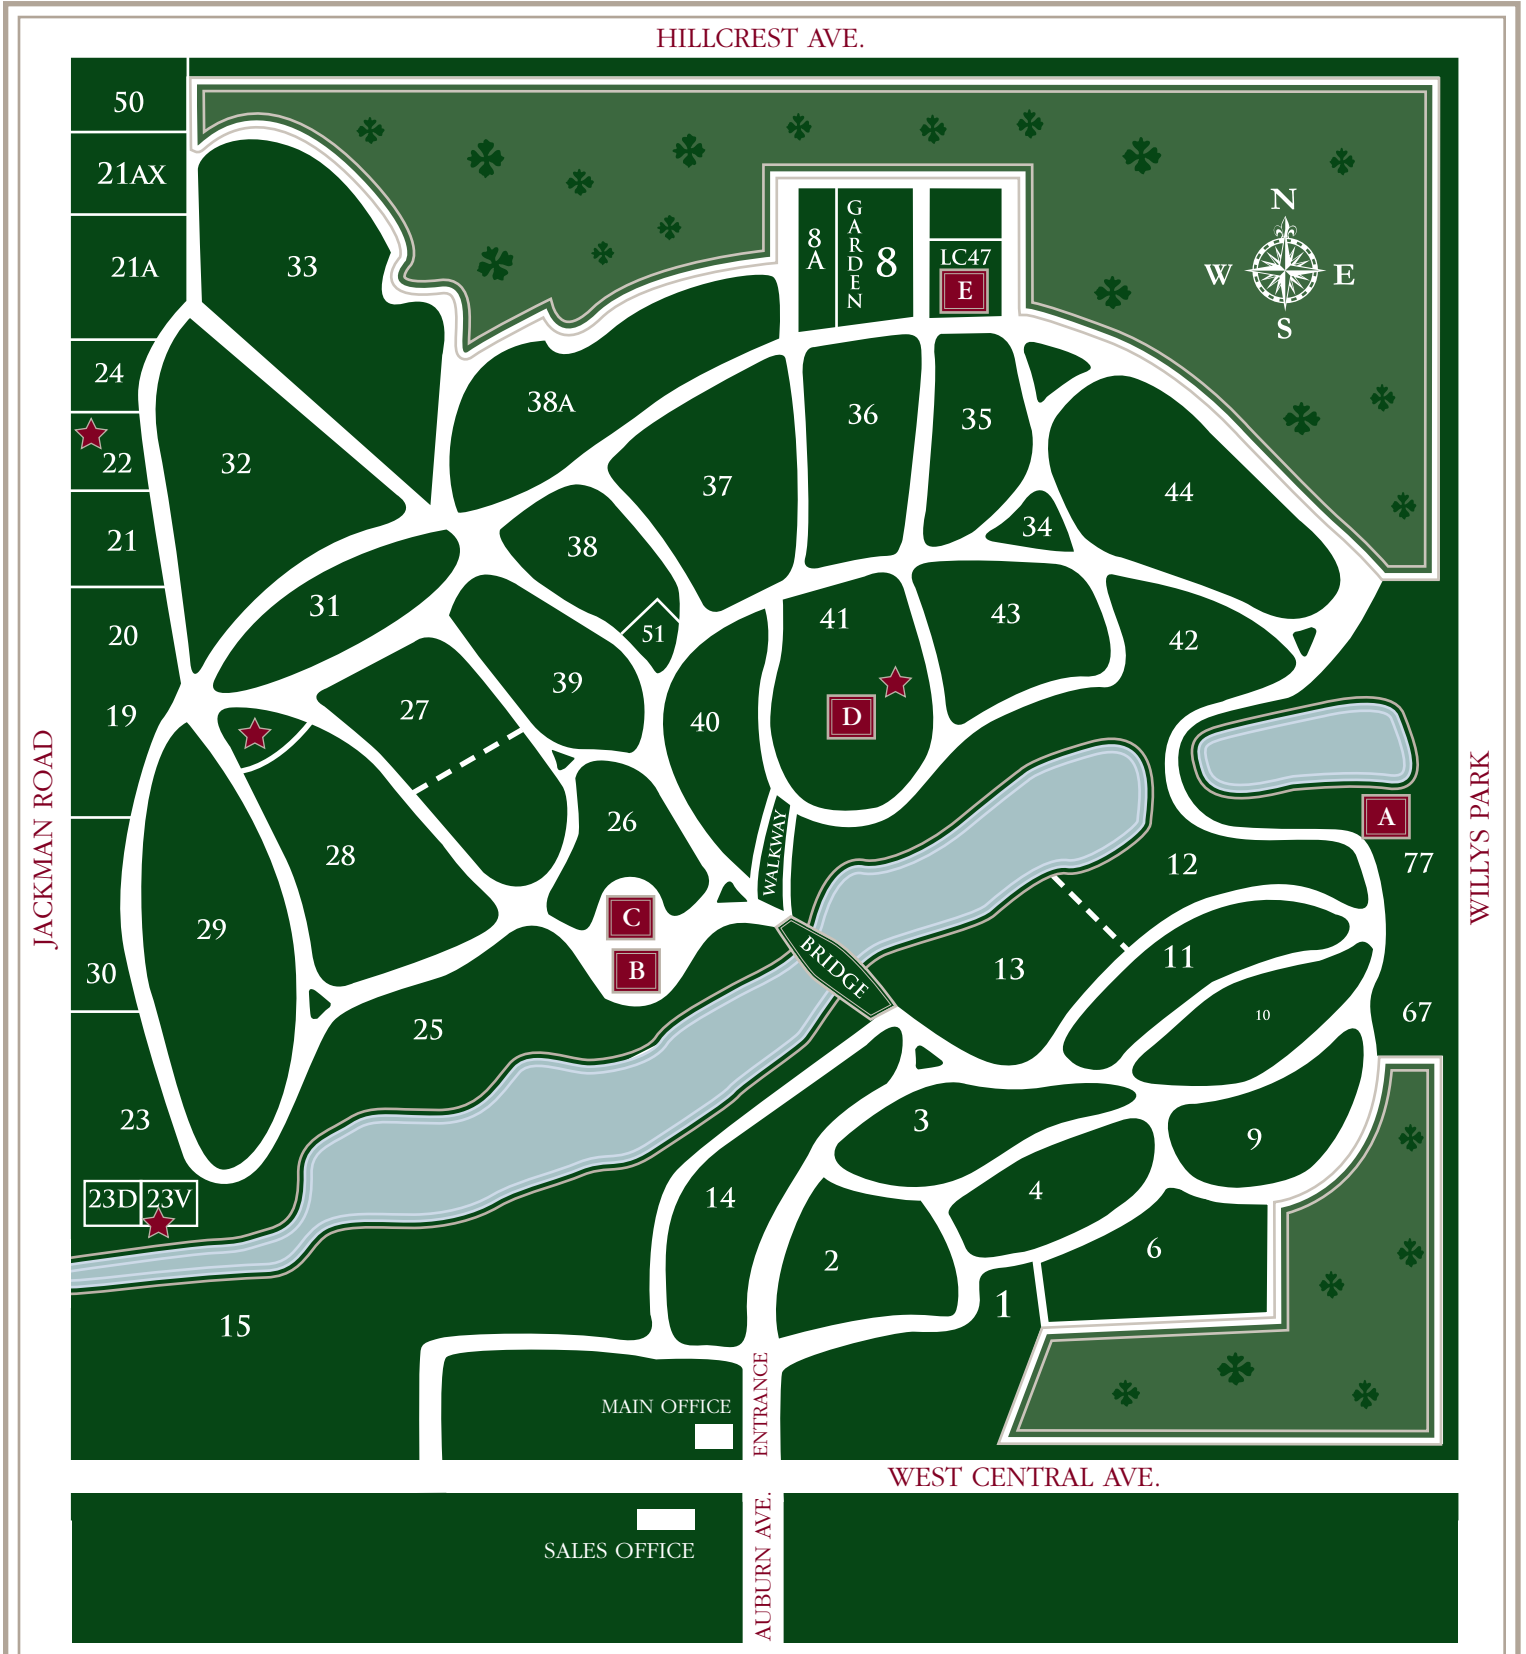

woodlawn cemetery & arboretum

1502 WEST CENTRAL AVENUE | TOLEDO, OHIO 43606

idyllic. iconic. inspired.

- A Mausoleum
- B Chapel
- C Cremation Garden
- D Civil War Monument
- E Lawn Crypt Gardens
- ★ Veteran's Area
- Lake