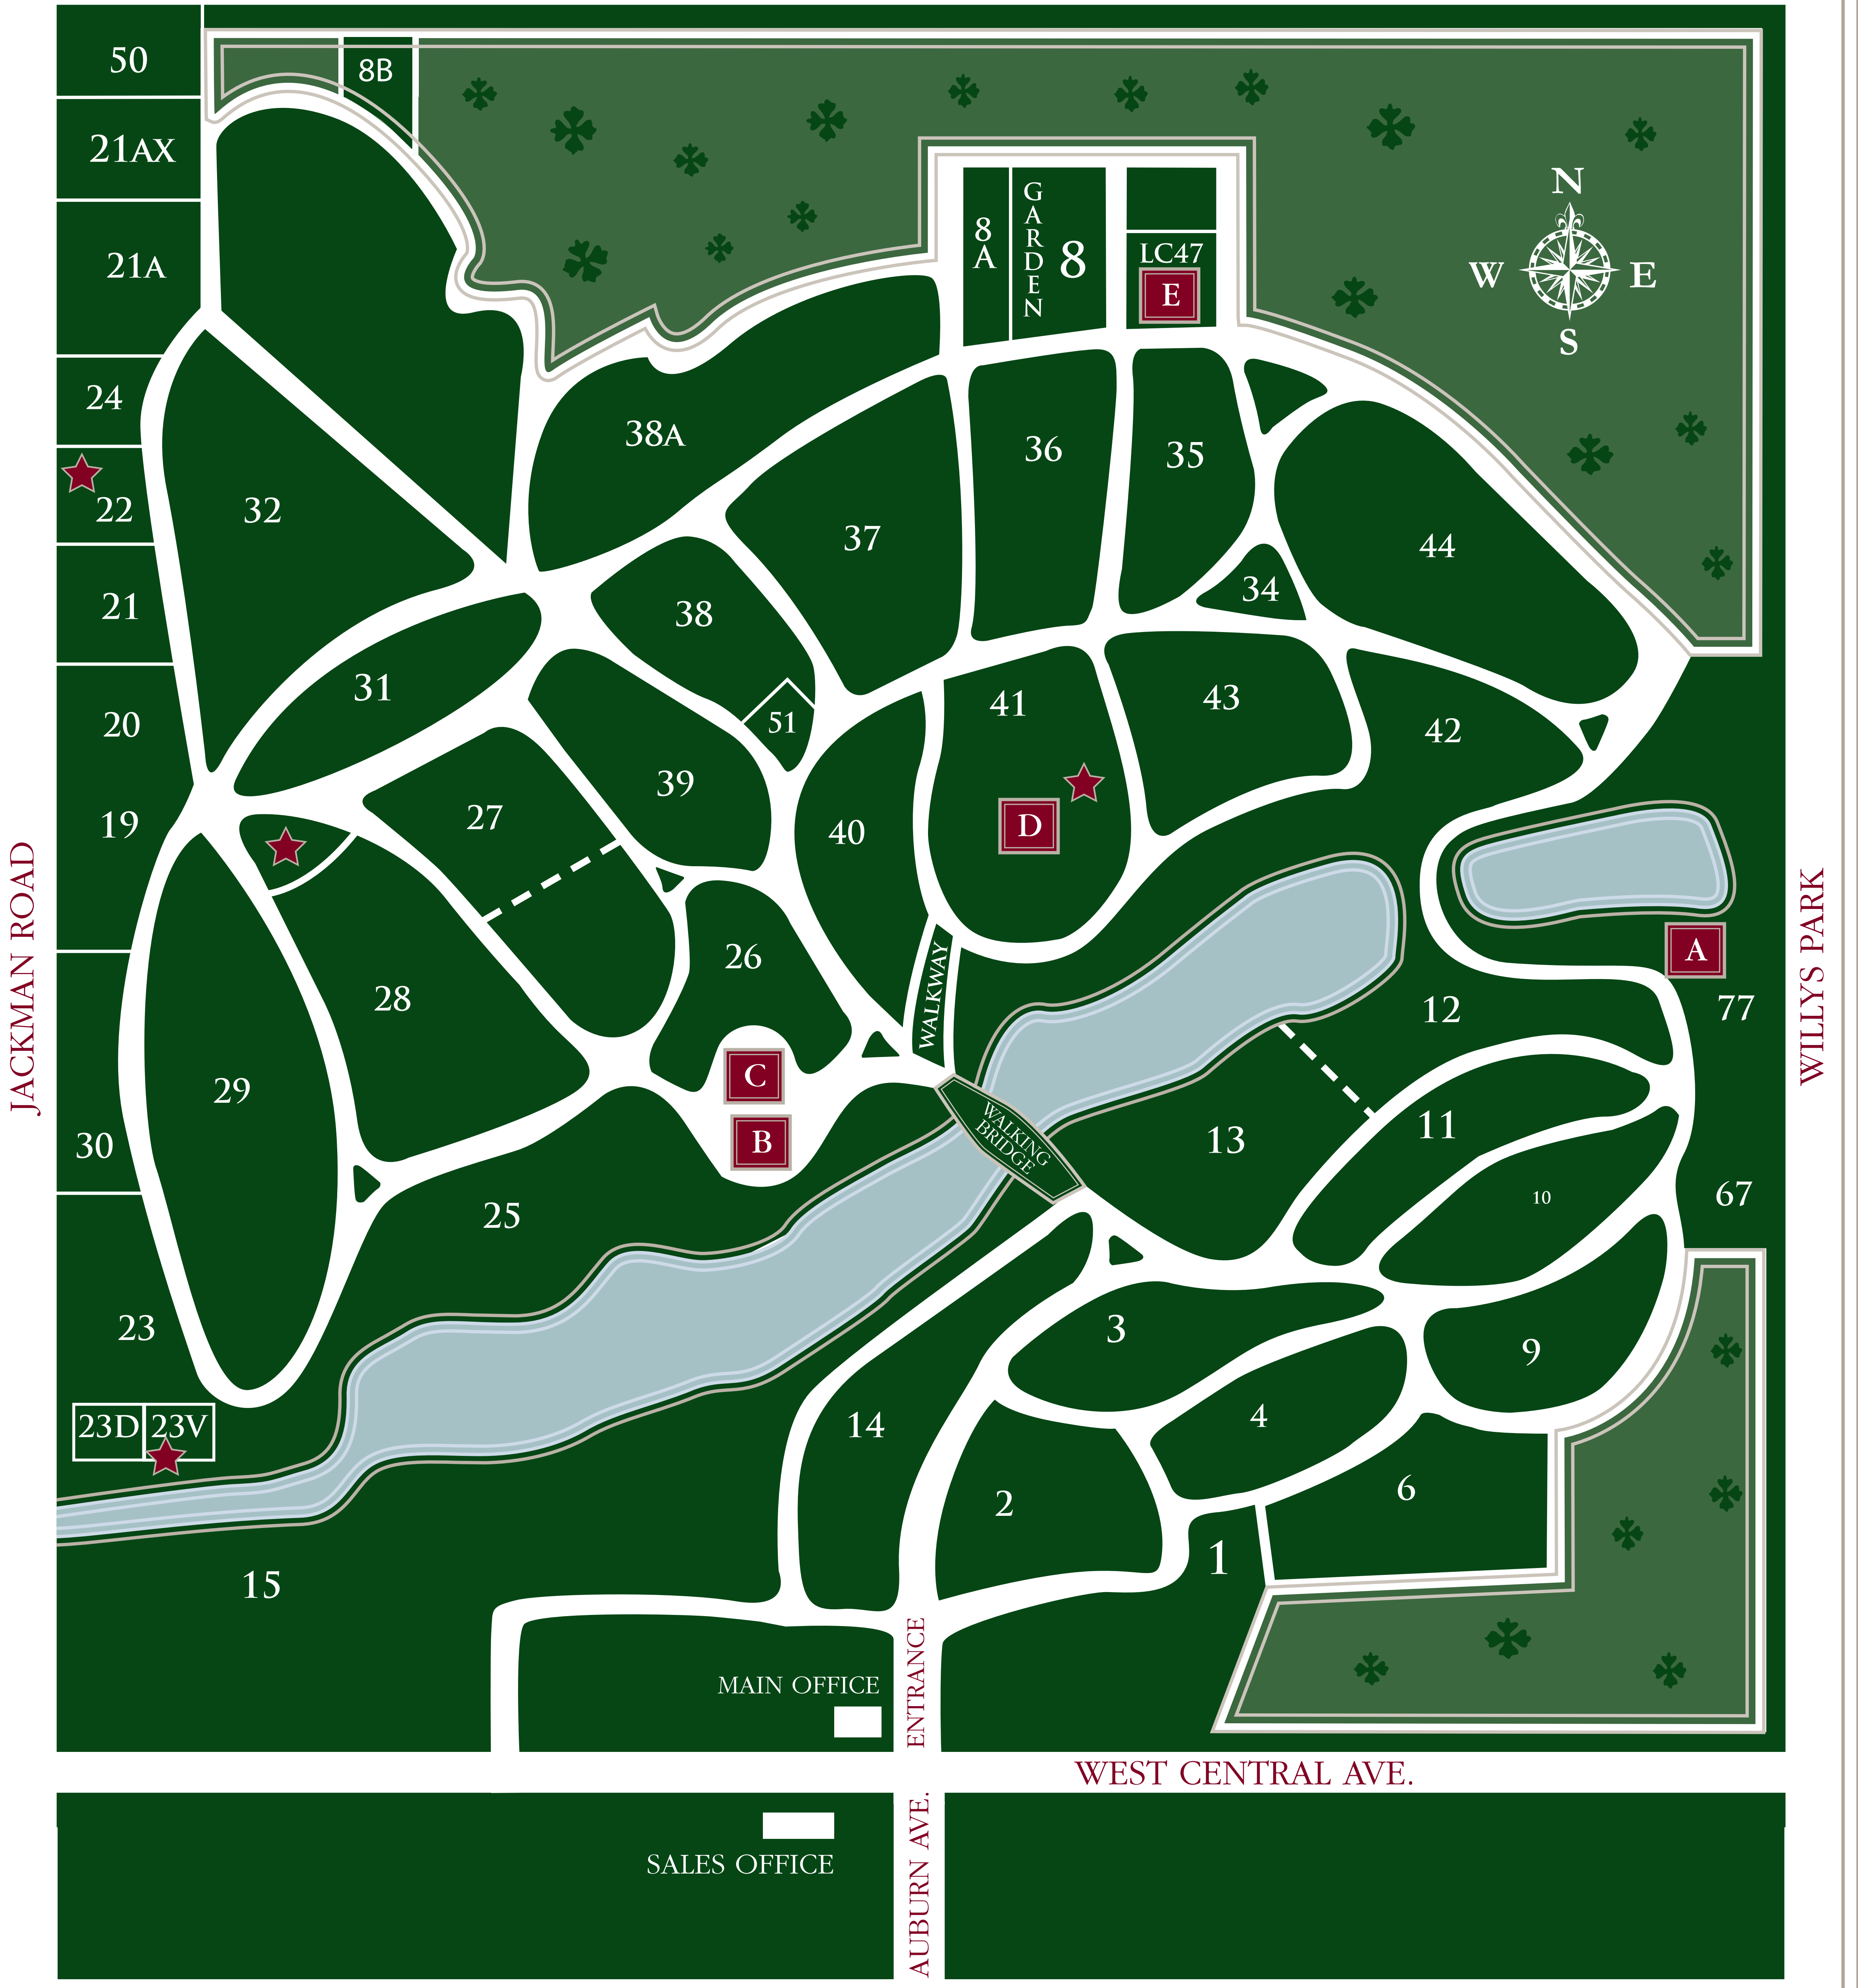

# woodlawn cemetery & arboretum

HILLCREST AVE.

1502 WEST CENTRAL AVENUE | TOLEDO, OHIO 43606

*idyllic. iconic. inspired.*

- A Mausoleum
- B Chapel
- C Cremation Garden
- D Civil War Monument
- E Lawn Crypt Gardens
- ★ Veteran's Area
- Lake